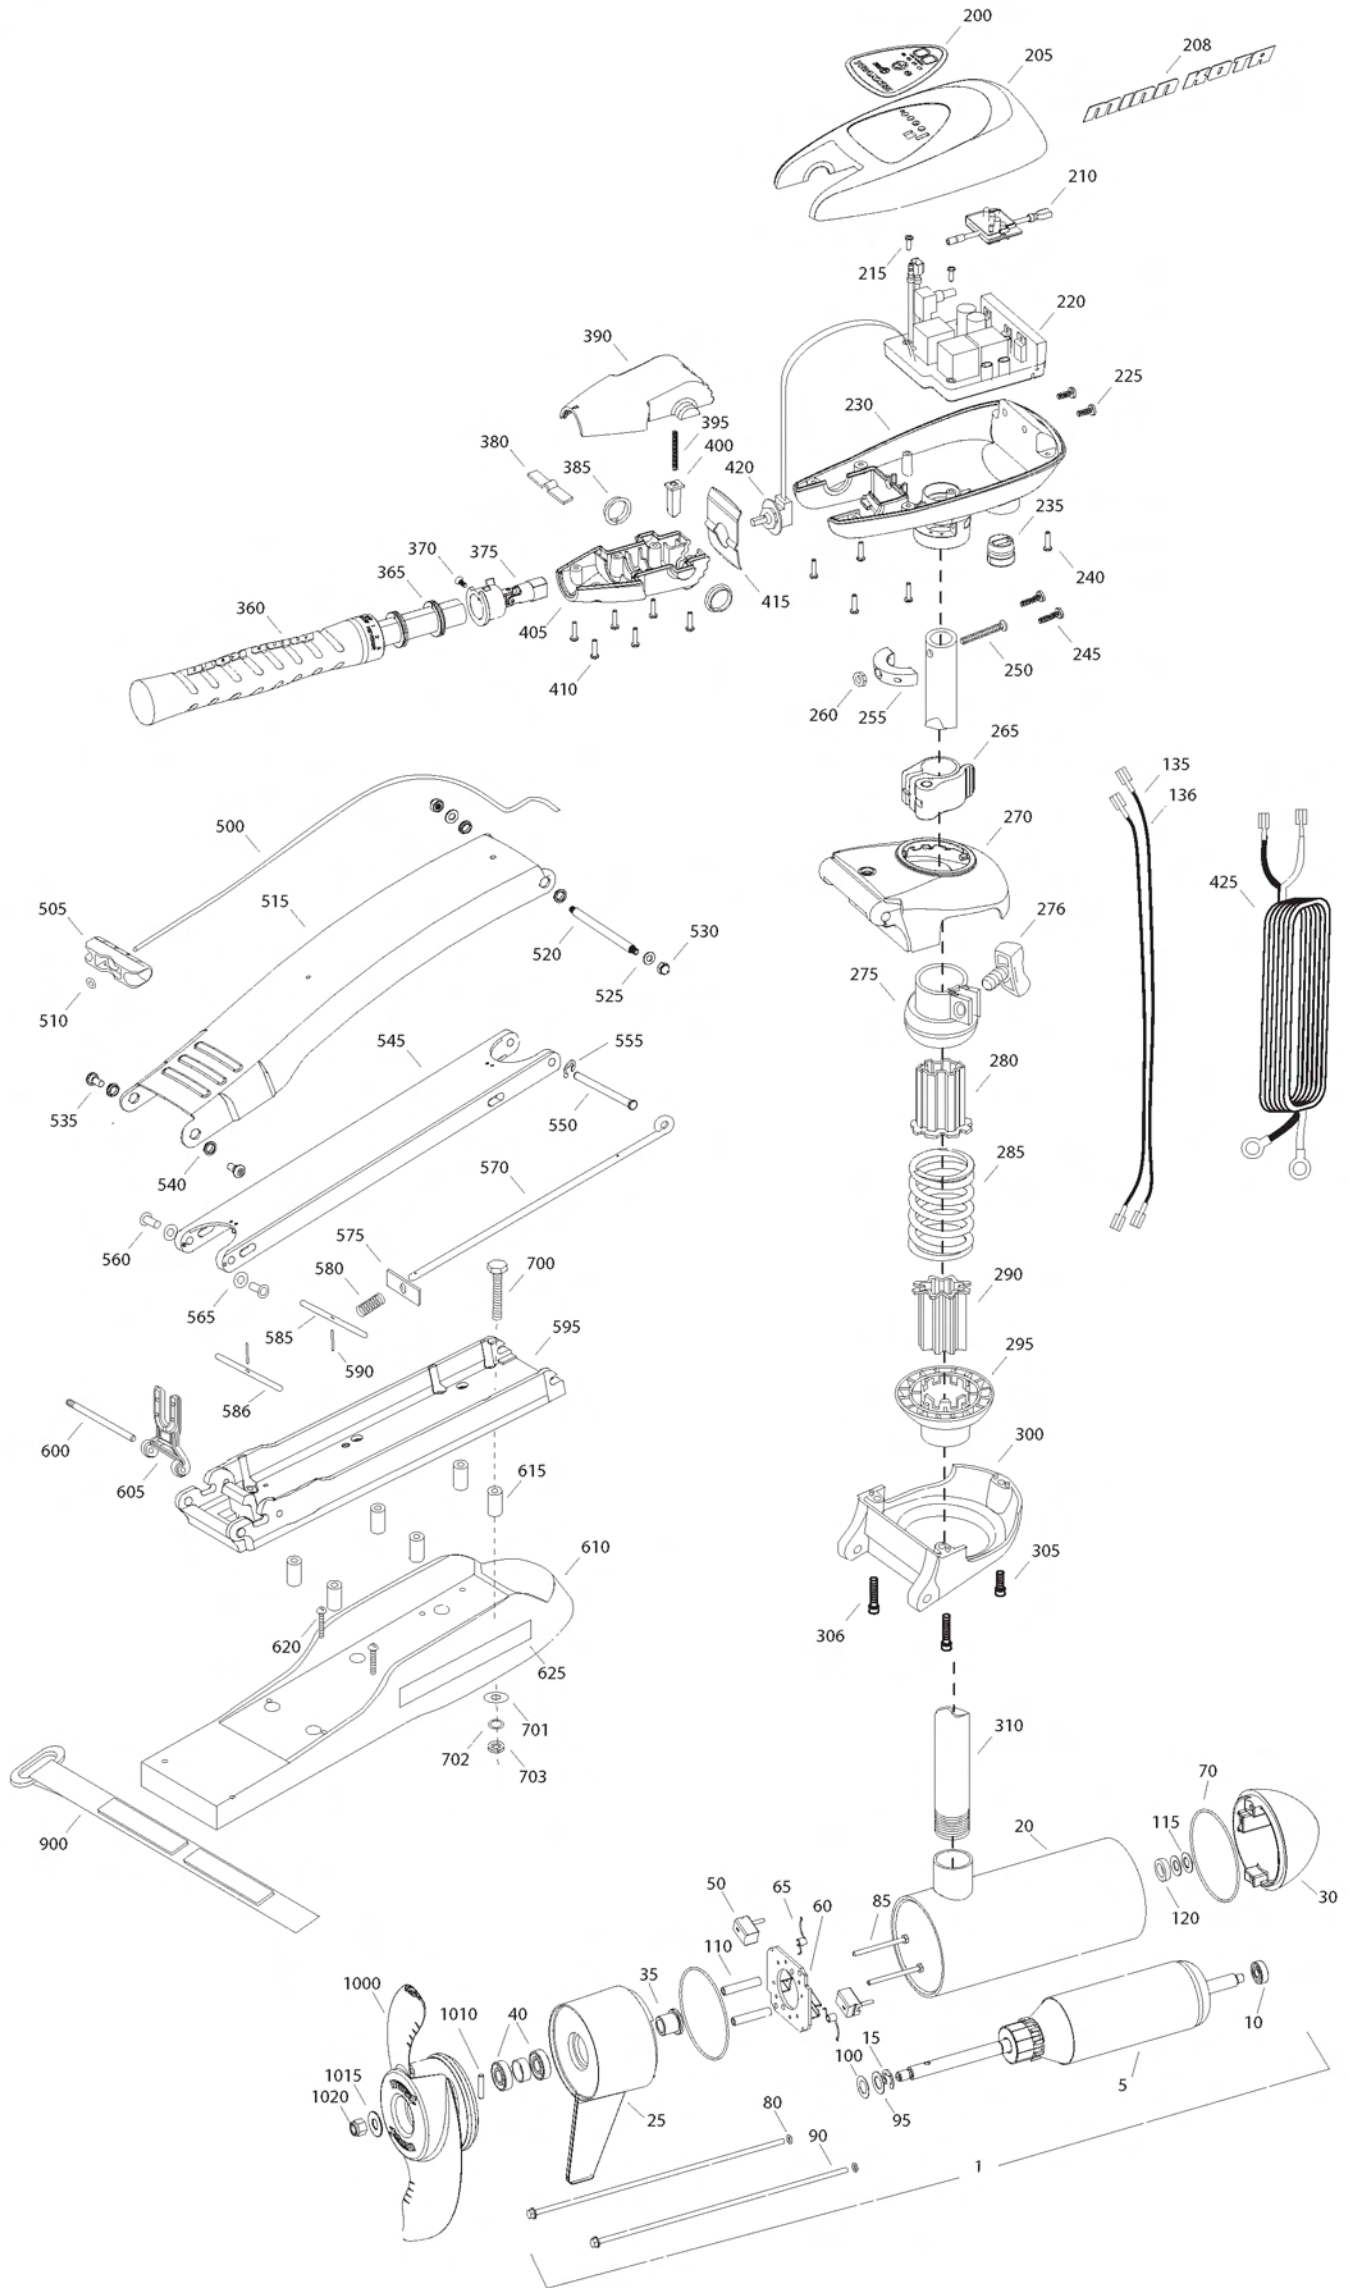

RT101/SM
101 LBS THRUST
36 VOLT 46 AMPS
52" SHAFT

for use with "N" serial numbers
2-year warranty

Item	P/N	Description	Qty	Item	P/N	Description	Qty	Item	P/N	Description	Qty
1	2316286	36V Motor 52" SW	1	■	2990957	Handle assy, VARS [360-410]	1				
5	2-100-216	Armature assembly	1	360	2990456	Grip/handle assy, VARS [360-375]	1	■	1378132	Propeller kit WW2	
10	140-010	Bearing	1	365	2060015	Bearing, handle	2	■	2994876	Propeller bag assy	
15	788-040	Retaining ring	1	370	2063405	Screw, #6 PFH SS	1	1000	2331160	Propeller WW2	1
20	2-200-310	Center housing assembly	1	375	2884092	Yoke / spider assy, VARS	1	1010	2262658	Drive pin, large	1
25	2-300-340	Brush end housing assembly	1	380	2302742	Spring, detent, off	1	1015	2091701	Washer, prop, large	1
30	421-376	Plain end housing assembly STD	1	385	2060005	Bearing, handle pivot	2	1020	2198401	Nut, nylock, prop, Anode	1
35	144-017	Flange bearing	1	390	2060900	Handle pivot, top	1				
40	880-025	Seal	2	395	2302745	Spring, release button	1	■	2889460	Seal & Oring Kit	1
50	188-094	Brush	2	400	2063700	Button, release	1				
60	9-738-004	Brush plate assembly	1	405	2060905	Handle pivot, bottom	1				
65	975-041	Brush spring	2	410	2303412	Screw, #6 x 5/8 SS	6				
70	701-043	O-ring, motor	2								
80	701-009	O-ring, thru-bolt	2	415	2062715	Spring, handle pivot	1				
85	830-027	Screw, 10-32 x 2	2	420	2061700	Washer, pot holder	1				
90	830-096	Thru-bolt	2	425	2992521	Leadwire assy	1				
95	990-051	Washer, steel	2								
100	990-052	Washer, nylatron	2	■	2991845	Mount, Bow Assy bow guard	1				
110	973-025	Spacer, brush plate	2			[500-625]					
115	992-010	Washer, Belleville	2	500	2251601	Rope	1				
120	990-045	Spacer, thrust	1	505	2150400	Pull grip	1				
135	640-018	Leadwire, black	1	510	2151700	Washer	1				
136	640-123	Leadwire, red	1	515	2264244	Arm, upper, std, sw	1				
■	2889460	Seal and O-ring Kit		520	2262604	Pin, bowguard, upper	1				
				525	2261722	Washer, 5/16", ss	2				
200	2095604	Decal, c-box cover	1	530	2223100	Nut, 5/16-18 SS	2				
205	2060296	C-box cover	1	535	2263500	Bolt, shoulder	2				
208	2325666	Decal - MinnKota	2	540	2293501	Bushing, SS	2				
210	2074082	Battery meter, 36v SW	1	545	2994351	Arm, Lower, std, sw	1				
215	3043427	Screw, #8 x 7/8 SS	2	550	2262622	Pin, clevis ss	1				
220	2184017	Control board, 24/36v	1	555	2263011	E-clip, ss	1				
225	2303434	Screw, #8-30 x 5/8 SS	2	560	2267318	Bushing, nyliner	2				
230	2062503	Control box, VARS, SW	1	565	2261708	Washer, spacer, .010 thk	as reqd				
235	2062905	Strain relief	1	570	2153603	Eyeshaft, ss	1				
240	2303412	Screw, #6 x 5/8 SS	6	575	2262703	Spring stop	1				
245	2263434	Screw, #8 x 1 SS	2	580	2152701	Spring, lock bar, ss	1				
250	2263406	Screw, #10-24 x 2 SS	1	585	2233621	Lock bar, front, ss	1				
255	2061517	Collar, c-box	1	586	2233623	Lock bar, back, ss	1				
260	2333101	Nut, 10-24, nylock, SS	1	590	2152612	Spring pin, ss	2				
265	2991521	Cam lock/depth collar assy	1	595	2773983	Bowplate w/ insert, std, sw	1				
				600	2260505	Hinge pin, ss	1				
■	2991764	Bowguard Assembly SW [270-306]	1	605	2293811	Yoke, Max	1				
270	2991779	Bracket, top	1	610	2263917	Motor rest, std, sw	1				
275	2261525	Spring sleeve, Upper	1	615	2261505	Spacer, motor rest	6				
276	2011366	Knob, collar, ss	1	620	2263434	Screw, #8, SS	2				
280	2264702	Tube insert, bowmount	2	625	2065677	Decal, motor rest	2				
285	2262705	Spring, bowguard	1								
295	2261535	Spring sleeve, Lower	1	■	2994830	Bag assembly	1				
300	2991777	Bracket Assy, bottom	1	700	2263431	Screw, 1/4-20 x 3 1/2" PPH, SS	6				
305	2263422	Screw, 5/16 x 1" SHCS ss	1	701	2301720	Washer, rubber mounting	6				
306	2263424	Screw, 5/16 x 2.5" SHCS ss	2	702	2261713	Washer, 1/4 SS	6				
				703	2263101	Nut, 1/4-20 Nylock, SS	6				
310	2002014	Tube Composite 52"	1								
				900	2263804	Strap, hold down	1				